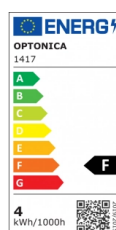

OPTONICA

LED Lampe Filament G45 E14 Klar Glas Dimmbar

Leistung **Lichtfarbe**

• 4W

Warmweiß

Stamps

Technische Spezifikation

Katalognummer	1417
Brand	Optonica
Product Code	SP4-A4
Socket	E14
Power	4W
Energy Consumption	4 kWh/1000h
Input voltage	AC175-265V
Flux	400 lm
FLUX per watt	100lm/W
IP	20
Dimmable	Yes
Correlated Color Temperature	2700K
Light Color	Warmweiß
Wattage Equivalent	27W
EAN Code	3800156614178
Energy Efficiency Label	F

Beam angle	300°
On/Off Cycles	25 000x
Instant On	0.1s
Material	Glass
Operating Frequency	50-60 Hz
Temperature	-20°C / +40°C
Ra ≥	80
Life span	25 000 Hours
Color Code	826
Lumen maintenance at end of service life	70%
Size of product	45x78 mm
Size of package	85x50x50 mm
Size of Box	555x275x200 mm
Items per pack	1
Items per box	100
Gross weight	0,020 kg
Net weight	0,010 kg
Warranty	2 Years