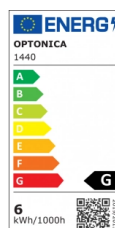

OPTONICA

LED-Lampe R50 E14

Leistung Lichtfarbe

• 6W

Warmweiß

Stamps

Technische Spezifikation

Katalognummer	1440
Brand	Optonica
Product Code	SP6-A8
Socket	E14
Power	6W
Energy Consumption	6 kWh/1000h
Input voltage	AC175-265V
Flux	450 lm
FLUX per watt	75lm/W
IP	20
Dimmable	No
Correlated Color Temperature	2700K
Light Color	Warmweiß
Wattage Equivalent	48W
EAN Code	3800156614406
Energy Efficiency Label	G
Beam angle	180°
Power Factor	0.5

Power LED	6W
On/Off Cycles	25 000x
Instant On	0.2s
Material	ALU+PC
Operating Frequency	50-60 Hz
Temperature	-20°C / +40°C
Ra ≥	80
Life span	25 000 Hours
Color Code	827
Lumen maintenance at end of service life	70%
Size of product	50x85 mm
Size of package	90x50x50 mm
Size of Box	525x275x195 mm
Items per pack	1
Items per box	100
Candela	72 cd
Gross weight	0,033 kg
Net weight	0,025 kg