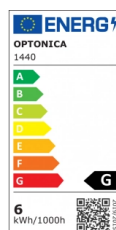

OPTONICA

LED-Lampe R50 E14

Leistung Lichtfarbe

• 6W

Warmweiß

Stamps

Technische Spezifikation

Katalognummer	1440
Brand	Optonica
Product Code	SP6-A8
Socket	E14
Power	6W
Energy Consumption	6 kWh/1000h
Input voltage	AC175-265V
Flux	450 lm
FLUX per watt	75lm/W
IP	20
Dimmable	No
Correlated Color Temperature	2700K
Light Color	Warmweiß
Wattage Equivalent	48W
EAN Code	3800156614406
Energy Efficiency Label	G
Beam angle	180°
Power Factor	0.5

Power LED	6W
On/Off Cycles	25 000x
Instant On	0.2s
Material	ALU+PC
Operating Frequency	50-60 Hz
Temperature	-20°C / +40°C
Ra ≥	80
Life span	25 000 Hours
Color Code	827
Lumen maintenance at end of service life	70%
Size of product	50x85 mm
Size of package	90x50x50 mm
Size of Box	525x275x195 mm
Items per pack	1
Items per box	100
Candela	72 cd
Gross weight	0,033 kg
Net weight	0,025 kg