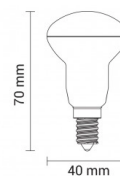

OPTONICA

LED-Lampe R39 E14

Leistung Lichtfarbe

• 4W

Warmweiß

Stamps

Technische Spezifikation

| | |
|-------------------------------------|---------------|
| Katalognummer | 1489 |
| Brand | Optonica |
| Product Code | SP4-A5 |
| Socket | E14 |
| Power | 4W |
| Energy Consumption | 4 kWh/1000h |
| Input voltage | AC175-265V |
| Flux | 300lm |
| FLUX per watt | 75lm/W |
| IP | 20 |
| Dimmable | No |
| Correlated Color Temperature | 2700K |
| Light Color | Warmweiß |
| Wattage Equivalent | 30W |
| EAN Code | 3800156614895 |
| Energy Efficiency Label | G |
| Beam angle | 200° |
| Power Factor | 0.5 |

| | |
|-------------------------------------------------|----------------|
| Power LED | 4W |
| On/Off Cycles | 25 000x |
| Instant On | 0.2s |
| Material | ALU+PC |
| Operating Frequency | 50-60 Hz |
| Temperature | -20°C / +40°C |
| Ra ≥ | 80 |
| Life span | 25 000 Hours |
| Color Code | 828 |
| Lumen maintenance at end of service life | 70% |
| Size of product | 40x70 mm |
| Size of package | 70x40x40 mm |
| Size of Box | 420x220x165 mm |
| Items per pack | 1 |
| Items per box | 100 |
| Candela | 41 cd |
| Gross weight | 0,020 kg |
| Net weight | 0,016 kg |