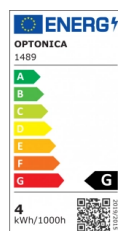

OPTONICA

LED-Lampe R39 E14

Leistung Lichtfarbe

• 4W

Warmweiß

Stamps

Technische Spezifikation

| | |
|-------------------------------------|---------------|
| Katalognummer | 1489 |
| Brand | Optonica |
| Product Code | SP4-A5 |
| Socket | E14 |
| Power | 4W |
| Energy Consumption | 4 kWh/1000h |
| Input voltage | AC175-265V |
| Flux | 300lm |
| FLUX per watt | 75lm/W |
| IP | 20 |
| Dimmable | No |
| Correlated Color Temperature | 2700K |
| Light Color | Warmweiß |
| Wattage Equivalent | 30W |
| EAN Code | 3800156614895 |
| Energy Efficiency Label | G |
| Beam angle | 200° |
| Power Factor | 0.5 |

| | |
|-------------------------------------------------|----------------|
| Power LED | 4W |
| On/Off Cycles | 25 000x |
| Instant On | 0.2s |
| Material | ALU+PC |
| Operating Frequency | 50-60 Hz |
| Temperature | -20°C / +40°C |
| Ra ≥ | 80 |
| Life span | 25 000 Hours |
| Color Code | 828 |
| Lumen maintenance at end of service life | 70% |
| Size of product | 40x70 mm |
| Size of package | 70x40x40 mm |
| Size of Box | 420x220x165 mm |
| Items per pack | 1 |
| Items per box | 100 |
| Candela | 41 cd |
| Gross weight | 0,020 kg |
| Net weight | 0,016 kg |