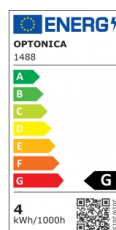

OPTONICA

LED-Lampe R39 E14

Leistung Lichtfarbe

• 4W

Neutralweiß

Stamps

Technische Spezifikation

Katalognummer	1488
Brand	Optonica
Product Code	SP4-A5
Socket	E14
Power	4W
Energy Consumption	4 kWh/1000h
Input voltage	AC175-265V
Flux	300lm
FLUX per watt	75lm/W
IP	20
Dimmable	No
Correlated Color Temperature	4500K
Light Color	Neutralweiß
Wattage Equivalent	30W
EAN Code	3800156614888
Energy Efficiency Label	G
Beam angle	200°
Power Factor	0.5

Power LED	4W
On/Off Cycles	25 000x
Instant On	0.2s
Material	ALU+PC
Operating Frequency	50-60 Hz
Temperature	-20°C / +40°C
Ra ≥	80
Life span	25 000 Hours
Color Code	845
Lumen maintenance at end of service life	70%
Size of product	39x65 mm
Size of package	70x40x40 mm
Size of Box	420x220x165 mm
Items per pack	1
Items per box	100
Candela	41 cd
Gross weight	0,020 kg
Net weight	0,016 kg