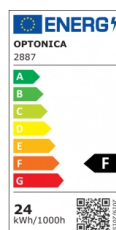

OPTONICA

LED Deckenleuchte Allstar Home Edition

Leistung **Lichtfarbe**

• 24W

Warmweiß

Stamps

Technische Spezifikation

Katalognummer	2887
Brand	Optonica
Product Code	DL24-B1
Power	24W
Energy Consumption	24 kWh/1000h
Input voltage	AC175-265V
Flux	1990 Lm
FLUX per watt	83lm/W
IP	20
Dimmable	No
Correlated Color Temperature	3000K
Light Color	Warmweiß
EAN Code	3800156628878
Energy Efficiency Label	F
Beam angle	120°
On/Off Cycles	25 000x

Instant On	0.1s
Operating Frequency	50-60 Hz
Temperature	-20°C / +40°C
Ra ≥	80
Life span	25 000 Hours
Color Code	826
Lumen maintenance at end of service life	70%
Size of product	350x350 mm
Size of package	385x74x385mm
Size of Box	510x510x780 mm
Items per pack	1
Items per box	20
Gross weight	0,722 kg
Net weight	0,520 kg
Warranty	2 Years