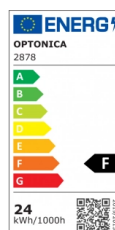

OPTONICA

LED Deckenleuchte Home Edition

Leistung **Lichtfarbe**

• 24W

Warmweiß

Stamps

Technische Spezifikation

Katalognummer	2878
Brand	Optonica
Product Code	DL24-B1
Power	24W
Energy Consumption	24 kWh/1000h
Input voltage	AC175-265V
Flux	1990 Lm
FLUX per watt	83lm/W
IP	20
Dimmable	No
Correlated Color Temperature	3000K
Light Color	Warmweiß
EAN Code	380015662786
Energy Efficiency Label	F
Beam angle	120°
On/Off Cycles	25 000x

Instant On	0.1s
Operating Frequency	50-60 Hz
Temperature	-20°C / +40°C
Ra ≥	80
Life span	25 000 Hours
Color Code	827
Lumen maintenance at end of service life	70%
Size of product	350x350 mm
Size of package	385x74x385 mm
Size of Box	510x510x780 mm
Items per pack	1
Items per box	10
Gross weight	0,722 kg
Net weight	0,520 kg
Warranty	2 Years