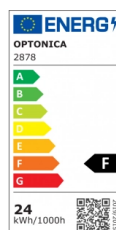

OPTONICA

LED Deckenleuchte Home Edition

Leistung   **Lichtfarbe**

• 24W

Warmweiß

Stamps