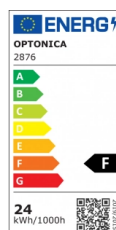

OPTONICA

LED Deckenleuchte Home Edition

Leistung **Lichtfarbe**

• 24W

Kaltweiß

Stamps

Technische Spezifikation

Katalognummer	2876
Brand	Optonica
Product Code	DL24-B1
Power	24W
Energy Consumption	24 kWh/1000h
Input voltage	AC175-265V
Flux	1990 Lm
FLUX per watt	83lm/W
IP	20
Dimmable	No
Correlated Color Temperature	6000K
Light Color	Kaltweiß
EAN Code	3800156628786
Energy Efficiency Label	F
Beam angle	120°
On/Off Cycles	25 000x

Instant On	0.1s
Operating Frequency	50-60 Hz
Temperature	-20°C / +40°C
Ra ≥	80
Life span	25 000 Hours
Color Code	860
Lumen maintenance at end of service life	70%
Size of product	350x350 mm
Size of package	385x74x385 mm
Size of Box	510x510x780 mm
Items per pack	1
Items per box	10
Gross weight	0,722 kg
Net weight	0,520 kg
Warranty	2 Years