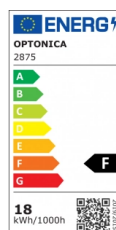

OPTONICA

LED Deckenleuchte Home Edition

Leistung **Lichtfarbe**

• 18W

Warmweiß

Stamps

Technische Spezifikation

Katalognummer	2875
Brand	Optonica
Product Code	DL18-B1
Power	18W
Energy Consumption	18 kWh/1000h
Input voltage	AC175-265V
Flux	1550 Lm
FLUX per watt	87lm/W
IP	20
Dimmable	No
Correlated Color Temperature	3000K
Light Color	Warmweiß
EAN Code	3800156628755
Energy Efficiency Label	F
Beam angle	120°
On/Off Cycles	25 000x

Instant On	0.1s
Operating Frequency	50-60 Hz
Temperature	-20°C / +40°C
Ra ≥	80
Life span	25 000 Hours
Color Code	827
Lumen maintenance at end of service life	70%
Size of product	300x300 mm
Size of package	334x73.5x334 mm
Size of Box	510x510x780 mm
Items per pack	1
Items per box	20
Gross weight	0,518 kg
Net weight	0,352 kg
Warranty	2 Years