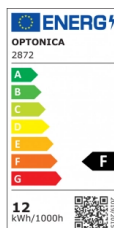

OPTONICA

LED Deckenleuchte Home Edition

Leistung **Lichtfarbe**

• 12W

Warmweiß

Stamps

Technische Spezifikation

Katalognummer	2872
Brand	Optonica
Product Code	DL12-B1
Power	12W
Energy Consumption	12 kWh/1000h
Input voltage	AC175-265V
Flux	880 lm
FLUX per watt	74 lm/W
IP	20
Dimmable	No
Correlated Color Temperature	3000K
Light Color	Warmweiß
EAN Code	3800156628724
Energy Efficiency Label	F
Beam angle	120°
On/Off Cycles	25 000x

Instant On	0.1s
Operating Frequency	50-60 Hz
Temperature	-20°C / +40°C
Ra ≥	80
Life span	25 000 Hours
Color Code	828
Lumen maintenance at end of service life	70%
Size of product	230x230 mm
Size of package	265x66x265 mm
Size of Box	510x510x780 mm
Items per pack	1
Items per box	20
Gross weight	0,373 kg
Net weight	0,255 kg
Warranty	2 Years