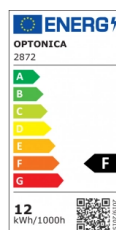

OPTONICA

LED Deckenleuchte Home Edition

Leistung **Lichtfarbe**

• 12W

Warmweiß

Stamps

Technische Spezifikation

Katalognummer	2872
Brand	Optonica
Product Code	DL12-B1
Power	12W
Energy Consumption	12 kWh/1000h
Input voltage	AC175-265V
Flux	880 lm
FLUX per watt	74 lm/W
IP	20
Dimmable	No
Correlated Color Temperature	3000K
Light Color	Warmweiß
EAN Code	3800156628724
Energy Efficiency Label	F
Beam angle	120°
On/Off Cycles	25 000x

Instant On	0.1s
Operating Frequency	50-60 Hz
Temperature	-20°C / +40°C
Ra ≥	80
Life span	25 000 Hours
Color Code	828
Lumen maintenance at end of service life	70%
Size of product	230x230 mm
Size of package	265x66x265 mm
Size of Box	510x510x780 mm
Items per pack	1
Items per box	20
Gross weight	0,373 kg
Net weight	0,255 kg
Warranty	2 Years