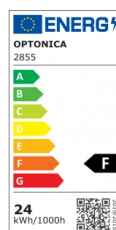

OPTONICA

LED Deckenleuchte Allstar

Leistung **Lichtfarbe**

- 24W

Kaltweiß

Stamps

Technische Spezifikation

| | |
|-------------------------------------|---------------|
| Katalognummer | 2855 |
| Brand | Optonica |
| Product Code | DL24-B1 |
| Power | 24W |
| Energy Consumption | 24 kWh/1000h |
| Input voltage | AC175-265V |
| Flux | 1900lm |
| FLUX per watt | 79 Lm/W |
| IP | 20 |
| Dimmable | No |
| Correlated Color Temperature | 6000K |
| Light Color | Kaltweiß |
| EAN Code | 3800156628557 |
| Energy Efficiency Label | F |
| Beam angle | 120° |
| On/Off Cycles | 25 000x |

| | |
|---|----------------|
| Instant On | 0.1s |
| Operating Frequency | 50-60 Hz |
| Temperature | -20°C / +40°C |
| Ra ≥ | 80 |
| Life span | 25 000 Hours |
| Color Code | 860 |
| Lumen maintenance at end of service life | 70% |
| Size of product | Φ350x65 mm |
| Size of package | 385x74x385 mm |
| Size of Box | 510x510x780 mm |
| Items per pack | 1 |
| Items per box | 10 |
| Gross weight | 0,724 kg |
| Net weight | 0,500 kg |
| Warranty | 2 Years |