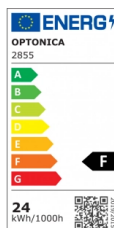

OPTONICA

LED Deckenleuchte Allstar

Leistung **Lichtfarbe**

• 24W

Kaltweiß

Stamps

Technische Spezifikation

Katalognummer	2855
Brand	Optonica
Product Code	DL24-B1
Power	24W
Energy Consumption	24 kWh/1000h
Input voltage	AC175-265V
Flux	1900lm
FLUX per watt	79 Lm/W
IP	20
Dimmable	No
Correlated Color Temperature	6000K
Light Color	Kaltweiß
EAN Code	3800156628557
Energy Efficiency Label	F
Beam angle	120°
On/Off Cycles	25 000x

Instant On	0.1s
Operating Frequency	50-60 Hz
Temperature	-20°C / +40°C
Ra ≥	80
Life span	25 000 Hours
Color Code	860
Lumen maintenance at end of service life	70%
Size of product	Φ350x65 mm
Size of package	385x74x385 mm
Size of Box	510x510x780 mm
Items per pack	1
Items per box	10
Gross weight	0,724 kg
Net weight	0,500 kg
Warranty	2 Years