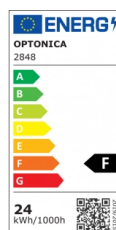

OPTONICA

LED Deckenleuchte

Leistung **Lichtfarbe**

• 24W

Warmweiß

Stamps

Technische Spezifikation

Katalognummer	2848
Brand	Optonica
Product Code	DL24-B1
Power	24W
Energy Consumption	24 kWh/1000h
Input voltage	AC175-265V
Flux	1990 Lm
FLUX per watt	83lm/W
IP	20
Dimmable	No
Correlated Color Temperature	3000K
Light Color	Warmweiß
EAN Code	3800156628489
Energy Efficiency Label	F
Beam angle	120°
On/Off Cycles	25 000x
Instant On	0.1s
Operating Frequency	50-60 Hz

Temperature	-20°C / +40°C
Ra ≥	80
Life span	25 000 Hours
Color Code	826
Lumen maintenance at end of service life	70%
Size of product	Φ350x65 mm
Size of package	385x74x385 mm
Size of Box	510x510x780 mm
Items per pack	1
Items per box	10
Gross weight	0,724 kg
Net weight	0,500 kg
Warranty	2 Years