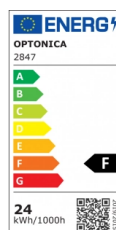

OPTONICA

LED Deckenleuchte

Leistung Lichtfarbe

- 24W

Neutralweiß

Stamps

Technische Spezifikation

Katalognummer	2847
Brand	Optonica
Product Code	DL24-B1
Power	24W
Energy Consumption	24 kWh/1000h
Input voltage	AC175-265V
Flux	1990 Lm
FLUX per watt	83lm/W
IP	20
Dimmable	No
Correlated Color Temperature	4500K
Light Color	Neutralweiß
EAN Code	3800156628472
Energy Efficiency Label	F
Beam angle	120°
On/Off Cycles	25 000x
Instant On	0.1s
Operating Frequency	50-60 Hz

Temperature	-20°C / +40°C
Ra ≥	80
Life span	25 000 Hours
Color Code	845
Lumen maintenance at end of service life	70%
Size of product	Φ350x65 mm
Size of package	385x74x385 mm
Size of Box	510x510x780 mm
Items per pack	1
Items per box	10
Gross weight	0,724 kg
Net weight	0,500 kg
Warranty	2 Years