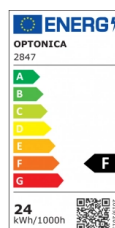

OPTONICA

LED Deckenleuchte

Leistung Lichtfarbe

- 24W

Neutralweiß

Stamps

Technische Spezifikation

Katalognummer	2847
Brand	Optonica
Product Code	DL24-B1
Power	24W
Energy Consumption	24 kWh/1000h
Input voltage	AC175-265V
Flux	1990 Lm
FLUX per watt	83lm/W
IP	20
Dimmable	No
Correlated Color Temperature	4500K
Light Color	Neutralweiß
EAN Code	3800156628472
Energy Efficiency Label	F
Beam angle	120°
On/Off Cycles	25 000x
Instant On	0.1s
Operating Frequency	50-60 Hz

Temperature	-20°C / +40°C
Ra ≥	80
Life span	25 000 Hours
Color Code	845
Lumen maintenance at end of service life	70%
Size of product	Φ350x65 mm
Size of package	385x74x385 mm
Size of Box	510x510x780 mm
Items per pack	1
Items per box	10
Gross weight	0,724 kg
Net weight	0,500 kg
Warranty	2 Years