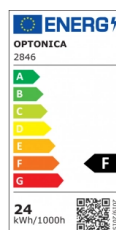

OPTONICA

LED Deckenleuchte

Leistung Lichtfarbe

- 24W

Kaltweiß

Stamps

Technische Spezifikation

Katalognummer	2846
Brand	Optonica
Product Code	DL24-B1
Power	24W
Energy Consumption	24 kWh/1000h
Input voltage	AC175-265V
Flux	1990 Lm
FLUX per watt	83lm/W
IP	20
Dimmable	No
Correlated Color Temperature	6000K
Light Color	Kaltweiß
EAN Code	3800156628465
Energy Efficiency Label	F
Beam angle	120°
On/Off Cycles	25 000x
Instant On	0.1s
Operating Frequency	50-60 Hz

Temperature	-20°C / +40°C
Ra ≥	80
Life span	25 000 Hours
Color Code	860
Lumen maintenance at end of service life	70%
Size of product	Φ350x65 mm
Size of package	385x74x385 mm
Size of Box	510x510x780 mm
Items per pack	1
Items per box	10
Gross weight	0,724 kg
Net weight	0,500 kg
Warranty	2 Years