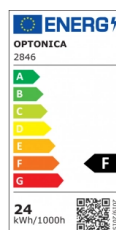

OPTONICA

LED Deckenleuchte

Leistung **Lichtfarbe**

• 24W

Kaltweiß

Stamps

Technische Spezifikation

Katalognummer	2846
Brand	Optonica
Product Code	DL24-B1
Power	24W
Energy Consumption	24 kWh/1000h
Input voltage	AC175-265V
Flux	1990 Lm
FLUX per watt	83lm/W
IP	20
Dimmable	No
Correlated Color Temperature	6000K
Light Color	Kaltweiß
EAN Code	3800156628465
Energy Efficiency Label	F
Beam angle	120°
On/Off Cycles	25 000x
Instant On	0.1s
Operating Frequency	50-60 Hz

Temperature	-20°C / +40°C
Ra ≥	80
Life span	25 000 Hours
Color Code	860
Lumen maintenance at end of service life	70%
Size of product	Φ350x65 mm
Size of package	385x74x385 mm
Size of Box	510x510x780 mm
Items per pack	1
Items per box	10
Gross weight	0,724 kg
Net weight	0,500 kg
Warranty	2 Years