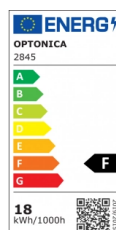

OPTONICA

LED Deckenleuchte

Leistung **Lichtfarbe**

• 18W

Warmweiß

Stamps

Technische Spezifikation

Katalognummer	2845
Brand	Optonica
Product Code	DL18-B1
Power	18W
Energy Consumption	18 kWh/1000h
Input voltage	AC175-265V
Flux	1550 Lm
FLUX per watt	86lm/W
IP	20
Dimmable	No
Correlated Color Temperature	3000K
Light Color	Warmweiß
EAN Code	3800156628458
Energy Efficiency Label	F
Beam angle	120°
On/Off Cycles	25 000x
Instant On	0.1s
Operating Frequency	50-60 Hz

Temperature	-20°C / +40°C
Ra ≥	80
Life span	25 000 Hours
Color Code	828
Lumen maintenance at end of service life	70%
Size of product	Φ300x65 mm
Size of package	334x73.5x334 mm
Size of Box	510x510x780 mm
Items per pack	1
Items per box	20
Gross weight	0,642 kg
Net weight	0,442 kg
Warranty	2 Years