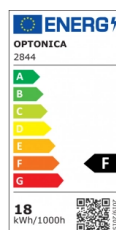

OPTONICA

LED Deckenleuchte

Leistung **Lichtfarbe**

• 18W

Neutralweiß

Stamps

Technische Spezifikation

Katalognummer	2844
Brand	Optonica
Product Code	DL18-B1
Power	18W
Energy Consumption	18 kWh/1000h
Input voltage	AC175-265V
Flux	1550 Lm
FLUX per watt	86lm/W
IP	20
Dimmable	No
Correlated Color Temperature	4500K
Light Color	Neutralweiß
EAN Code	3800156628441
Energy Efficiency Label	F
Beam angle	120°
On/Off Cycles	25 000x
Instant On	0.1s
Operating Frequency	50-60 Hz

Temperature	-20°C / +40°C
Ra ≥	80
Life span	25 000 Hours
Color Code	845
Lumen maintenance at end of service life	70%
Size of product	Φ300x65 mm
Size of package	334x73.5x334 mm
Size of Box	510x510x780 mm
Items per pack	1
Items per box	20
Gross weight	0,642 kg
Net weight	0,442 kg
Warranty	2 Years