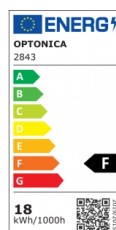

OPTONICA

LED Deckenleuchte

Leistung **Lichtfarbe**

• 18W

Kaltweiß

Stamps

Technische Spezifikation

Katalognummer	2843
Brand	Optonica
Product Code	DL18-B1
Power	18W
Energy Consumption	18 kWh/1000h
Input voltage	AC175-265V
Flux	1550 Lm
FLUX per watt	86lm/W
IP	20
Dimmable	No
Correlated Color Temperature	6000K
Light Color	Kaltweiß
EAN Code	3800156628434
Energy Efficiency Label	F
Beam angle	120°
On/Off Cycles	25 000x
Instant On	0.1s
Operating Frequency	50-60 Hz

Temperature	-20°C / +40°C
Ra ≥	80
Life span	25 000 Hours
Color Code	860
Lumen maintenance at end of service life	70%
Size of product	Φ300x65 mm
Size of package	334x73.5x334 mm
Size of Box	510x510x780 mm
Items per pack	1
Items per box	20
Gross weight	0,642 kg
Net weight	0,442 kg
Warranty	2 Years