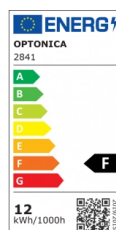

OPTONICA

LED Deckenleuchte

Leistung Lichtfarbe

- 12W

Neutralweiß

Stamps

Technische Spezifikation

Katalognummer	2841
Brand	Optonica
Product Code	DL12-B1
Power	12W
Energy Consumption	12 kWh/1000h
Input voltage	AC175-265V
Flux	880 lm
FLUX per watt	73lm/W
IP	20
Dimmable	No
Correlated Color Temperature	4500K
Light Color	Neutralweiß
EAN Code	3800156628410
Energy Efficiency Label	F
Beam angle	120°
On/Off Cycles	25 000x
Instant On	0.1s
Operating Frequency	50-60 Hz

Temperature	-20°C / +40°C
Ra ≥	80
Life span	25 000 Hours
Color Code	845
Lumen maintenance at end of service life	70%
Size of product	Φ230x65 mm
Size of package	265x66x265 mm
Size of Box	510x510x780 mm
Items per pack	1
Items per box	20
Gross weight	0,436 kg
Net weight	0,299 kg
Warranty	2 Years