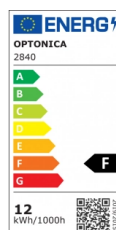

OPTONICA

LED Deckenleuchte

Leistung **Lichtfarbe**

• 12W

Kaltweiß

Stamps

Technische Spezifikation

Katalognummer	2840
Brand	Optonica
Product Code	DL12-B1
Power	12W
Energy Consumption	12 kWh/1000h
Input voltage	AC175-265V
Flux	880 lm
FLUX per watt	73lm/W
IP	20
Dimmable	No
Correlated Color Temperature	6000K
Light Color	Kaltweiß
EAN Code	3800156628403
Energy Efficiency Label	F
Beam angle	120°
On/Off Cycles	25 000x
Instant On	0.1s
Operating Frequency	50-60 Hz

Temperature	-20°C / +40°C
Ra ≥	80
Life span	25 000 Hours
Color Code	860
Lumen maintenance at end of service life	70%
Size of product	Φ230x65 mm
Size of package	265x66x265 mm
Size of Box	510x510x780 mm
Items per pack	1
Items per box	20
Gross weight	0,436 kg
Net weight	0,299 kg
Warranty	2 Years