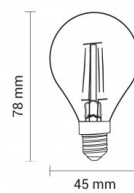

OPTONICA

Lampadina a filamento LED G45 E14

Potenza **Colore della luce**

• 4W

Luce naturale

Stamps

Specifiche tecniche

Numero di catalogo	1478
Brand	Optonica
Product Code	SP4-A4
Socket	E14
Power	4W
Energy Consumption	4 kWh/1000h
Input voltage	AC175-265V
Flux	400 lm
FLUX per watt	100lm/W
IP	20
Dimmable	No
Correlated Color Temperature	4500K
Light Color	Luce naturale
Wattage Equivalent	32W
EAN Code	3800156614789
Energy Efficiency Label	F

Beam angle	300°
Power Factor	0.5
Power LED	4W
On/Off Cycles	25 000x
Instant On	0.2s
Material	Glass
Operating Frequency	50-60 Hz
Temperature	-20°C / +40°C
Ra ≥	80
Life span	25 000 Hours
Color Code	845
Lumen maintenance at end of service life	70%
Size of product	45x78 mm
Size of package	85x50x50 mm
Size of Box	555x275x200 mm
Items per pack	1
Items per box	100
Candela	34 cd