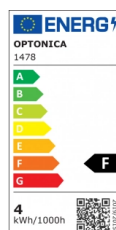

OPTONICA

LED-Filamentlampe G45 E14

Leistung **Lichtfarbe**

- 4W

Neutralweiß

Stamps

Technische Spezifikation

Katalognummer	1478
Brand	Optonica
Product Code	SP4-A4
Socket	E14
Power	4W
Energy Consumption	4 kWh/1000h
Input voltage	AC175-265V
Flux	400 lm
FLUX per watt	100lm/W
IP	20
Dimmable	No
Correlated Color Temperature	4500K
Light Color	Neutralweiß
Wattage Equivalent	32W
EAN Code	3800156614789
Energy Efficiency Label	F

Beam angle	300°
Power Factor	0.5
Power LED	4W
On/Off Cycles	25 000x
Instant On	0.2s
Material	Glass
Operating Frequency	50-60 Hz
Temperature	-20°C / +40°C
Ra ≥	80
Life span	25 000 Hours
Color Code	845
Lumen maintenance at end of service life	70%
Size of product	45x78 mm
Size of package	85x50x50 mm
Size of Box	555x275x200 mm
Items per pack	1
Items per box	100
Candela	34 cd