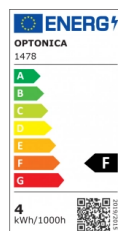

OPTONICA

Lampadina a filamento LED G45 E14

Potenza **Colore della luce**

• 4W

Luce naturale

Stamps

Specifiche tecniche

Numero di catalogo	1478
Brand	Optonica
Product Code	SP4-A4
Socket	E14
Power	4W
Energy Consumption	4 kWh/1000h
Input voltage	AC175-265V
Flux	400 lm
FLUX per watt	100lm/W
IP	20
Dimmable	No
Correlated Color Temperature	4500K
Light Color	Luce naturale
Wattage Equivalent	32W
EAN Code	3800156614789
Energy Efficiency Label	F

Beam angle	300°
Power Factor	0.5
Power LED	4W
On/Off Cycles	25 000x
Instant On	0.2s
Material	Glass
Operating Frequency	50-60 Hz
Temperature	-20°C / +40°C
Ra ≥	80
Life span	25 000 Hours
Color Code	845
Lumen maintenance at end of service life	70%
Size of product	45x78 mm
Size of package	85x50x50 mm
Size of Box	555x275x200 mm
Items per pack	1
Items per box	100
Candela	34 cd