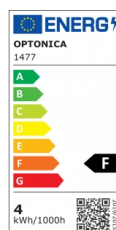

OPTONICA

LED-Filamentlampe G45 E14

Leistung **Lichtfarbe**

• 4W

Kaltweiß

Stamps

Technische Spezifikation

Katalognummer	1477
Brand	Optonica
Product Code	SP4-A4
Socket	E14
Power	4W
Energy Consumption	4 kWh/1000h
Input voltage	AC175-265V
Flux	400 lm
FLUX per watt	100lm/W
IP	20
Dimmable	No
Correlated Color Temperature	6000K
Light Color	Kaltweiß
Wattage Equivalent	32W
EAN Code	3800156614772
Energy Efficiency Label	F

Beam angle	300°
Power Factor	0.5
Power LED	4W
On/Off Cycles	25 000x
Instant On	0.2s
Material	Glass
Operating Frequency	50-60 Hz
Temperature	-20°C / +40°C
Ra ≥	80
Life span	25 000 Hours
Color Code	860
Lumen maintenance at end of service life	70%
Size of product	45x78 mm
Size of package	85x50x50 mm
Size of Box	555x275x200 mm
Items per pack	1
Items per box	100
Candela	34 cd