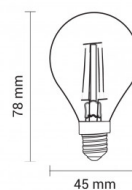

OPTONICA

LED Филамент Крушка G45 E14

Мощност

- 4W

Цвят на светлината

Бяла светлина

Stamps

Техническа Спецификация

Каталожен Номер	1477
Brand	Optonica
Product Code	SP4-A4
Socket	E14
Power	4W
Energy Consumption	4 kWh/1000h
Input voltage	AC175-265V
Flux	400 lm
FLUX per watt	100lm/W
IP	20
Dimmable	No
Correlated Color Temperature	6000K
Light Color	Бяла светлина
Wattage Equivalent	32W
EAN Code	3800156614772
Energy Efficiency Label	F

Beam angle	300°
Power Factor	0.5
Power LED	4W
On/Off Cycles	25 000x
Instant On	0.2s
Material	Glass
Operating Frequency	50-60 Hz
Temperature	-20°C / +40°C
Ra ≥	80
Life span	25 000 Hours
Color Code	860
Lumen maintenance at end of service life	70%
Size of product	45x78 mm
Size of package	85x50x50 mm
Size of Box	555x275x200 mm
Items per pack	1
Items per box	100
Candela	34 cd