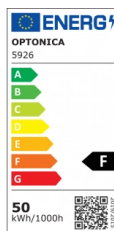

OPTONICA

LED SMD Flutlicht Schwarz Stadtlinie

Leistung **Lichtfarbe**

• 50W

Warmweiß

Stamps

Technische Spezifikation

Katalognummer	5926
Brand	Optonica
Product Code	FL50-B1
Power	50W
Energy Consumption	50 kWh/1000h
Input voltage	AC220-265V
Flux	4000 lm
FLUX per watt	80 lm/W
IP	65
Correlated Color Temperature	2700K
Light Color	Warmweiß
Wattage Equivalent	267W
EAN Code	3800156659261
Energy Efficiency Label	F
Beam angle	120°
On/Off Cycles	100 000x

Instant On	0.1s
Operating Frequency	50-60 Hz
Temperature	-20°C / +40°C
Ra ≥	80
Life span	25 000 Hours
Color Code	826
Lumen maintenance at end of service life	70%
Size of product	217x26x185 mm
Size of package	222x188x31 mm
Items per pack	1
Items per box	20
Material	Aluminium
Gross weight	0,650 kg
Net weight	0,588 kg
Warranty	2 Years