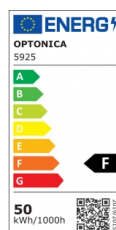

OPTONICA

LED SMD Flutlicht Schwarz Stadtlinie

Leistung **Lichtfarbe**

- 50W

Neutralweiß

Stamps

Technische Spezifikation

Katalognummer	5925
Brand	Optonica
Product Code	FL50-B1
Power	50W
Energy Consumption	50 kWh/1000h
Input voltage	AC220-265V
Flux	4000 lm
FLUX per watt	80 lm/W
IP	65
Correlated Color Temperature	4500K
Light Color	Neutralweiß
Wattage Equivalent	267W
EAN Code	3800156659254
Energy Efficiency Label	F
Beam angle	120°
On/Off Cycles	100 000x

Instant On	0.1s
Operating Frequency	50-60 Hz
Temperature	-20°C / +40°C
Ra ≥	80
Life span	25 000 Hours
Color Code	845
Lumen maintenance at end of service life	70%
Size of product	217x185x26 mm
Size of package	222X31X188 mm
Items per pack	1
Items per box	20
Material	Aluminium
Gross weight	0,650 kg
Net weight	0,588 kg
Warranty	2 Years