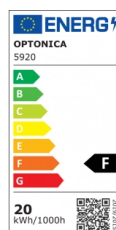

OPTONICA

LED SMD Flutlicht Schwarz Stadtlinie

Leistung **Lichtfarbe**

• 20W

Warmweiß

Stamps

Technische Spezifikation

Katalognummer	5920
Brand	Optonica
Product Code	FL20-B1
Power	20W
Energy Consumption	20 kWh/1000h
Input voltage	AC220-265V
Flux	1600 lm
FLUX per watt	80 lm/W
IP	65
Correlated Color Temperature	2700K
Light Color	Warmweiß
Wattage Equivalent	107W
EAN Code	3800156659209
Energy Efficiency Label	F
Beam angle	120°
On/Off Cycles	100 000x

Instant On	0.1s
Operating Frequency	50-60 Hz
Temperature	-20°C / +40°C
Ra ≥	80
Life span	25 000 Hours
Color Code	826
Lumen maintenance at end of service life	70%
Size of product	142x130x24 mm
Size of package	148X30X135 mm
Items per pack	1
Items per box	40
Material	Aluminium
Gross weight	0,298 kg
Net weight	0,261 kg
Warranty	2 Years