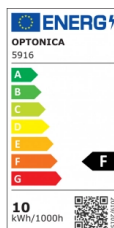

OPTONICA

LED SMD Flutlicht Schwarz Stadtlinie

Leistung Lichtfarbe

- 10W

Neutralweiß

Stamps

Technische Spezifikation

Katalognummer	5916
Brand	Optonica
Product Code	FL10-B1
Power	10W
Energy Consumption	10 kWh/1000h
Input voltage	AC220-265V
Flux	800lm
FLUX per watt	80 lm/W
IP	65
Correlated Color Temperature	4500K
Light Color	Neutralweiß
Wattage Equivalent	53W
EAN Code	3800156659162
Energy Efficiency Label	F
Beam angle	120°
On/Off Cycles	100 000x

Instant On	0.1s
Operating Frequency	50-60 Hz
Temperature	-20°C / +40°C
Ra ≥	80
Life span	25 000 Hours
Color Code	845
Lumen maintenance at end of service life	70%
Size of product	108x100x24 mm
Size of package	113X34X105 mm
Items per pack	1
Items per box	60
Material	Aluminium
Gross weight	0,200 kg
Net weight	0,173 kg
Warranty	2 Years