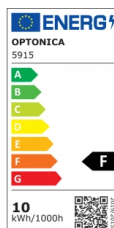

OPTONICA

LED SMD Flutlicht Schwarz Stadtlinie

Leistung Lichtfarbe

- 10W

Kaltweiß

Stamps

Technische Spezifikation

Katalognummer	5915
Brand	Optonica
Product Code	FL10-B1
Power	10W
Energy Consumption	10 kWh/1000h
Input voltage	AC220-265V
Flux	800lm
FLUX per watt	80 lm/W
IP	65
Correlated Color Temperature	6000K
Light Color	Kaltweiß
Wattage Equivalent	53W
EAN Code	3800156659155
Energy Efficiency Label	F
Beam angle	120°
On/Off Cycles	100 000x

Instant On	0.1s
Operating Frequency	50-60 Hz
Temperature	-20°C / +40°C
Ra ≥	80
Life span	25 000 Hours
Color Code	860
Lumen maintenance at end of service life	70%
Size of product	108x100x24 mm
Size of package	113X34X105 mm
Items per pack	1
Items per box	60
Material	Aluminium
Gross weight	0,200 kg
Net weight	0,173 kg
Warranty	2 Years