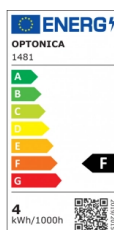

OPTONICA

LED-Filament- Kerzenlampe C35T E14

Leistung **Lichtfarbe**

- 4W

Neutralweiß

Stamps

Technische Spezifikation

Katalognummer	1481
Brand	Optonica
Product Code	SP4-A4
Socket	E14
Power	4W
Energy Consumption	4 kWh/1000h
Input voltage	AC175-265V
Flux	400 lm
FLUX per watt	100lm/W
IP	20
Dimmable	No
Correlated Color Temperature	4500K
Light Color	Neutralweiß
Wattage Equivalent	36W
EAN Code	3800156614819
Energy Efficiency Label	F

Beam angle	300°
Power Factor	0.5
Power LED	4W
On/Off Cycles	25 000x
Instant On	0.2s
Material	ALU+PC
Operating Frequency	50-60 Hz
Temperature	-20°C / +40°C
Ra ≥	80
Life span	25 000 Hours
Color Code	845
Lumen maintenance at end of service life	70%
Size of product	35x115 mm
Size of package	130x40x40 mm
Size of Box	450x220x276 mm
Items per pack	1
Items per box	100
Candela	34 cd