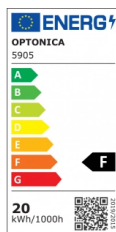

OPTONICA

LED SMD

Прожектор Бял City Line

Мощност

- 20W

Цвят на

светлината

Топла светлина

Stamps

Техническа Спецификация

Каталожен Номер	5905
Brand	Optonica
Product Code	FL20-B1
Power	20W
Energy Consumption	20 kWh/1000h
Input voltage	AC220-265V
Flux	1600 lm
FLUX per watt	80 lm/W
IP	65
Correlated Color Temperature	2700K
Light Color	Топла светлина
Wattage Equivalent	107W
EAN Code	3800156659056
Energy Efficiency Label	F

Beam angle	120°
On/Off Cycles	100 000x
Instant On	0.1s
Material	Aluminium
Operating Frequency	50-60 Hz
Temperature	-20°C / +40°C
Ra ≥	80
Life span	25 000 Hours
Color Code	828
Lumen maintenance at end of service life	70%
Size of product	142x130x24 mm
Size of package	148x135x30 mm
Items per pack	1
Items per box	40
Gross weight	0,298 kg
Net weight	0,261 kg
Warranty	2 Years