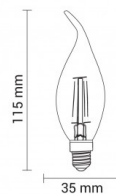

OPTONICA

LED Филамент Крушка C35T E14 Candle

Мощност

- 4W

Цвят на светлината

Бяла светлина

Stamps

Техническа Спецификация

Каталожен Номер	1480
Brand	Optonica
Product Code	SP4-A4
Socket	E14
Power	4W
Energy Consumption	4 kWh/1000h
Input voltage	AC175-265V
Flux	400 lm
FLUX per watt	100lm/W
IP	20
Dimmable	No
Correlated Color Temperature	6000K
Light Color	Бяла светлина
Wattage Equivalent	36W

EAN Code	3800156614802
Energy Efficiency Label	F
Beam angle	300°
Power Factor	0.5
Power LED	4W
On/Off Cycles	25 000x
Instant On	0.2s
Material	ALU+PC
Operating Frequency	50-60 Hz
Temperature	-20°C / +40°C
Ra ≥	80
Life span	25 000 Hours
Color Code	860
Lumen maintenance at end of service life	70%
Size of product	35x115 mm
Size of package	130x40x40 mm
Size of Box	450x220x276 mm
Items per pack	1