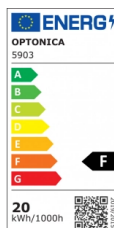

OPTONICA

LED SMD Flutlicht Weiß Stadtlinie

Leistung **Lichtfarbe**

• 20W

Kaltweiß

Stamps

Technische Spezifikation

Katalognummer	5903
Brand	Optonica
Product Code	FL20-B1
Power	20W
Energy Consumption	20 kWh/1000h
Input voltage	AC220-265V
Flux	1600 lm
FLUX per watt	80 lm/W
IP	65
Correlated Color Temperature	6000K
Light Color	Kaltweiß
Wattage Equivalent	107W
EAN Code	3800156659001
Energy Efficiency Label	F
Beam angle	120°
On/Off Cycles	100 000x

Instant On	0.1s
Material	Aluminium
Operating Frequency	50-60 Hz
Temperature	-20°C / +40°C
Ra ≥	80
Life span	25 000 Hours
Color Code	860
Lumen maintenance at end of service life	70%
Size of product	142x130x24 mm
Size of package	148x135x30 mm
Items per pack	1
Items per box	40
Gross weight	0,298 kg
Net weight	0,261 kg
Warranty	2 Years