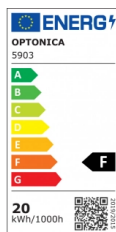

OPTONICA

LED SMD

Прожектор Бял City Line

Мощност

- 20W

Цвят на

светлината

Бяла светлина

Stamps

Техническа Спецификация

Каталожен Номер	5903
Brand	Optonica
Product Code	FL20-B1
Power	20W
Energy Consumption	20 kWh/1000h
Input voltage	AC220-265V
Flux	1600 lm
FLUX per watt	80 lm/W
IP	65
Correlated Color Temperature	6000K
Light Color	Бяла светлина
Wattage Equivalent	107W
EAN Code	3800156659001
Energy Efficiency Label	F

Beam angle	120°
On/Off Cycles	100 000x
Instant On	0.1s
Material	Aluminium
Operating Frequency	50-60 Hz
Temperature	-20°C / +40°C
Ra ≥	80
Life span	25 000 Hours
Color Code	860
Lumen maintenance at end of service life	70%
Size of product	142x130x24 mm
Size of package	148x135x30 mm
Items per pack	1
Items per box	40
Gross weight	0,298 kg
Net weight	0,261 kg
Warranty	2 Years