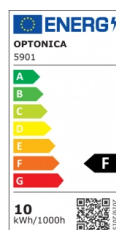

OPTONICA

LED SMD Flutlicht Weiß Stadtlinie

Leistung **Lichtfarbe**

- 10W

Neutralweiß

Stamps

Technische Spezifikation

Katalognummer	5901
Brand	Optonica
Product Code	FL10-B1
Power	10W
Energy Consumption	10 kWh/1000h
Input voltage	AC220-265V
Flux	800lm
FLUX per watt	80 lm/W
IP	65
Correlated Color Temperature	4500K
Light Color	Neutralweiß
Wattage Equivalent	53W
EAN Code	3800156659018
Energy Efficiency Label	F
Beam angle	120°
On/Off Cycles	100 000x

Instant On	0.1s
Material	Aluminium
Operating Frequency	50-60 Hz
Temperature	-20°C / +40°C
Ra ≥	80
Life span	25 000 Hours
Color Code	845
Lumen maintenance at end of service life	70%
Size of product	108x100x24 mm
Size of package	113x305x34 mm
Items per pack	1
Items per box	60
Gross weight	0,200 kg
Net weight	0,173 kg
Warranty	2 Years