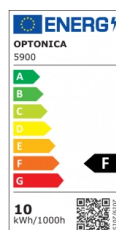

OPTONICA

LED SMD Flutlicht Weiß Stadtlinie

Leistung **Lichtfarbe**

• 10W

Kaltweiß

Stamps

Technische Spezifikation

Katalognummer	5900
Brand	Optonica
Product Code	FL10-B1
Power	10W
Energy Consumption	10 kWh/1000h
Input voltage	AC220-265V
Flux	800lm
FLUX per watt	80 lm/W
IP	65
Correlated Color Temperature	6000K
Light Color	Kaltweiß
Wattage Equivalent	53W
EAN Code	3800156659001
Energy Efficiency Label	F
Beam angle	120°
On/Off Cycles	100 000x

Instant On	0.1s
Material	Aluminium
Operating Frequency	50-60 Hz
Temperature	-20°C / +40°C
Ra ≥	80
Life span	25 000 Hours
Color Code	860
Lumen maintenance at end of service life	70%
Size of product	108x100x24 mm
Size of package	113x105x34 mm
Items per pack	1
Items per box	60
Gross weight	0,200 kg
Net weight	0,173 kg
Warranty	2 Years