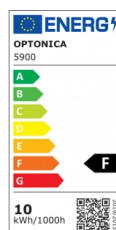

OPTONICA

LED SMD Flutlicht Weiß Stadtlinie

Leistung **Lichtfarbe**

- 10W

Kaltweiß

Stamps

Technische Spezifikation

Katalognummer	5900
Brand	Optonica
Product Code	FL10-B1
Power	10W
Energy Consumption	10 kWh/1000h
Input voltage	AC220-265V
Flux	800lm
FLUX per watt	80 lm/W
IP	65
Correlated Color Temperature	6000K
Light Color	Kaltweiß
Wattage Equivalent	53W
EAN Code	3800156659001
Energy Efficiency Label	F
Beam angle	120°
On/Off Cycles	100 000x

Instant On	0.1s
Material	Aluminium
Operating Frequency	50-60 Hz
Temperature	-20°C / +40°C
Ra ≥	80
Life span	25 000 Hours
Color Code	860
Lumen maintenance at end of service life	70%
Size of product	108x100x24 mm
Size of package	113x105x34 mm
Items per pack	1
Items per box	60
Gross weight	0,200 kg
Net weight	0,173 kg
Warranty	2 Years