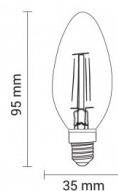

OPTONICA

Dimmbare LED- Filament- Kerzenlampe C35 E14

Leistung **Lichtfarbe**

• 4W

Warmweiß

Stamps

Technische Spezifikation

Katalognummer	1473
Brand	Optonica
Product Code	SP4-A6
Socket	E14
Power	4W
Energy Consumption	4 kWh/1000h
Input voltage	AC175-265V
Flux	400 lm
FLUX per watt	100lm/W
IP	20
Dimmable	Yes
Correlated Color Temperature	2800K
Light Color	Warmweiß
Wattage Equivalent	32W

EAN Code	3800156614734
Energy Efficiency Label	F
Beam angle	300°
Power Factor	0.5
Power LED	4W
On/Off Cycles	25 000x
Instant On	0.2s
Material	Glass
Operating Frequency	50-60 Hz
Temperature	-20°C / +40°C
Ra ≥	80
Life span	25 000 Hours
Color Code	828
Lumen maintenance at end of service life	70%
Size of product	35x95 mm
Size of package	100x40x40 mm
Size of Box	420x215x240 mm
Items per pack	1