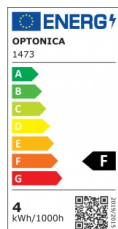

OPTONICA

Dimmbare LED- Filament- Kerzenlampe C35 E14

Leistung **Lichtfarbe**

• 4W

Warmweiß

Stamps

Technische Spezifikation

Katalognummer	1473
Brand	Optonica
Product Code	SP4-A6
Socket	E14
Power	4W
Energy Consumption	4 kWh/1000h
Input voltage	AC175-265V
Flux	400 lm
FLUX per watt	100lm/W
IP	20
Dimmable	Yes
Correlated Color Temperature	2800K
Light Color	Warmweiß
Wattage Equivalent	32W

EAN Code	3800156614734
Energy Efficiency Label	F
Beam angle	300°
Power Factor	0.5
Power LED	4W
On/Off Cycles	25 000x
Instant On	0.2s
Material	Glass
Operating Frequency	50-60 Hz
Temperature	-20°C / +40°C
Ra ≥	80
Life span	25 000 Hours
Color Code	828
Lumen maintenance at end of service life	70%
Size of product	35x95 mm
Size of package	100x40x40 mm
Size of Box	420x215x240 mm
Items per pack	1