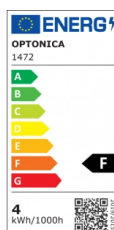

OPTONICA

LED-Filament- Kerzenlampe C35 E14

Leistung **Lichtfarbe**

• 4W

Warmweiß

Stamps

Technische Spezifikation

Katalognummer	1472
Brand	Optonica
Product Code	SP4-A4
Socket	E14
Power	4W
Energy Consumption	4 kWh/1000h
Input voltage	AC175-265V
Flux	400 lm
FLUX per watt	100lm/W
IP	20
Dimmable	No
Correlated Color Temperature	2700K
Light Color	Warmweiß
Wattage Equivalent	32W
EAN Code	3800156614727
Energy Efficiency Label	F

Beam angle	300°
Power Factor	0.5
Power LED	4W
On/Off Cycles	25 000x
Instant On	0.2s
Material	Glass
Operating Frequency	50-60 Hz
Temperature	-20°C / +40°C
Ra ≥	80
Life span	25 000 Hours
Color Code	828
Lumen maintenance at end of service life	70%
Size of product	35x98 mm
Size of package	100x40x40 mm
Size of Box	420x215x240 mm
Items per pack	1
Items per box	100
Gross weight	0,021 kg