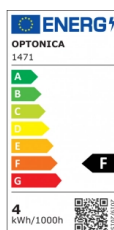

OPTONICA

LED-Filament- Kerzenlampe C35 E14

Leistung **Lichtfarbe**

• 4W

Neutralweiß

Stamps

Technische Spezifikation

Katalognummer	1471
Brand	Optonica
Product Code	SP4-A4
Socket	E14
Power	4W
Energy Consumption	4 kWh/1000h
Input voltage	AC175-265V
Flux	400 lm
FLUX per watt	100lm/W
IP	20
Dimmable	No
Correlated Color Temperature	4500K
Light Color	Neutralweiß
Wattage Equivalent	32W
EAN Code	3800156614710
Energy Efficiency Label	F

Beam angle	300°
Power Factor	0.5
Power LED	4W
On/Off Cycles	25 000x
Instant On	0.2s
Material	Glass
Operating Frequency	50-60 Hz
Temperature	-20°C / +40°C
Ra ≥	80
Life span	25 000 Hours
Color Code	845
Lumen maintenance at end of service life	70%
Size of product	35x98 mm
Size of package	100x40x40 mm
Size of Box	420x215x240 mm
Items per pack	1
Items per box	100
Gross weight	0,021 kg