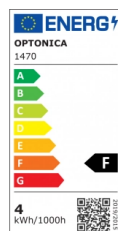

OPTONICA

LED-Filament- Kerzenlampe C35 E14

Leistung **Lichtfarbe**

• 4W

Kaltweiß

Stamps

Technische Spezifikation

Katalognummer	1470
Brand	Optonica
Product Code	SP4-A4
Socket	E14
Power	4W
Energy Consumption	4 kWh/1000h
Input voltage	AC175-265V
Flux	400 lm
FLUX per watt	100lm/W
IP	20
Dimmable	No
Correlated Color Temperature	6000K
Light Color	Kaltweiß
Wattage Equivalent	32W
EAN Code	3800156614703
Energy Efficiency Label	F

Beam angle	300°
Power Factor	0.5
Power LED	4W
On/Off Cycles	25 000x
Instant On	0.2s
Material	Glass
Operating Frequency	50-60 Hz
Temperature	-20°C / +40°C
Ra ≥	80
Life span	25 000 Hours
Color Code	860
Lumen maintenance at end of service life	70%
Size of product	35x95 mm
Size of package	100x40x40 mm
Size of Box	420x215x240 mm
Items per pack	1
Items per box	100
Gross weight	0,021 kg