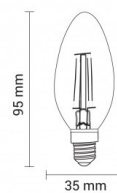

OPTONICA

LED-Filament- Kerzenlampe C35 E14

Leistung **Lichtfarbe**

• 4W

Kaltweiß

Stamps

Technische Spezifikation

Katalognummer	1470
Brand	Optonica
Product Code	SP4-A4
Socket	E14
Power	4W
Energy Consumption	4 kWh/1000h
Input voltage	AC175-265V
Flux	400 lm
FLUX per watt	100lm/W
IP	20
Dimmable	No
Correlated Color Temperature	6000K
Light Color	Kaltweiß
Wattage Equivalent	32W
EAN Code	3800156614703
Energy Efficiency Label	F

Beam angle	300°
Power Factor	0.5
Power LED	4W
On/Off Cycles	25 000x
Instant On	0.2s
Material	Glass
Operating Frequency	50-60 Hz
Temperature	-20°C / +40°C
Ra ≥	80
Life span	25 000 Hours
Color Code	860
Lumen maintenance at end of service life	70%
Size of product	35x95 mm
Size of package	100x40x40 mm
Size of Box	420x215x240 mm
Items per pack	1
Items per box	100
Gross weight	0,021 kg