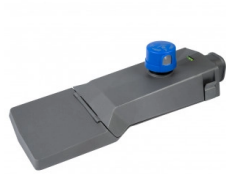

OPTONICA

LED Straßenlaterne Mit NEMA Buchse Und Fotokelle Bridgelux3030

Leistung **Lichtfarbe**

• 100W

Kaltweiß

Stamps

Technische Spezifikation

Katalognummer	9195
Brand	Optonica
Product Code	SL100-A4
Socket	NEMA
Power	100W
Energy Consumption	100 kWh/1000h
Input voltage	AC100-240V
Flux	13500 lm
FLUX per watt	135lm/W
IP	66
Dimmable	Yes
Correlated Color Temperature	6000K
Light Color	Kaltweiß
EAN Code	3800156691957

Energy Efficiency Label	D
Beam angle	120°
Hole Size	Ø65 mm
Power Factor	0.95
On/Off Cycles	35 000x
Instant On	0.1s
Material	Aluminium
Operating Frequency	50-60 Hz
Temperature	-20°C / +40°C
Ra ≥	70
Life span	50 000 Hours
Color Code	857
LED Type	Bridgelux
Lumen maintenance at end of service life	70%
Size of product	545x245x180 mm
Size of package	580x280x200 mm
Items per pack	1
Items per box	1