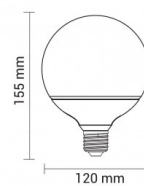

OPTONICA

LED-Kunststoffbirne G120 E27

Leistung **Lichtfarbe**

- 15W

Neutralweiß

Stamps

Technische Spezifikation

Katalognummer	1846
Brand	Optonica
Product Code	SP15-A6
Socket	E27
Power	15W
Energy Consumption	15 kWh/1000h
Input voltage	AC175-265V
Flux	1320 lm
FLUX per watt	88lm/W
IP	20
Dimmable	No
Correlated Color Temperature	4500K
Light Color	Neutralweiß
Wattage Equivalent	90W
EAN Code	3800156618466
Energy Efficiency Label	F

Beam angle	270°
Power Factor	0.5
Power LED	15W
On/Off Cycles	25 000x
Instant On	0.2s
Material	ALU+PC
Operating Frequency	50-60 Hz
Temperature	-20°C / +40°C
Ra ≥	80
Life span	25 000 Hours
Color Code	845
Lumen maintenance at end of service life	70%
Size of product	120x155 mm
Size of package	160x125x125 mm
Size of Box	525x280x260 mm
Items per pack	1
Items per box	50
Gross weight	0,130 kg