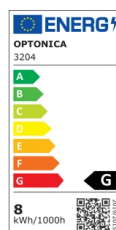

OPTONICA

LED COB Downlight Rund Drehbar

Leistung **Lichtfarbe**

• 8W

Warmweiß

Stamps

Technische Spezifikation

Katalognummer	3204
Brand	Optonica
Product Code	CB8-A1
Power	8W
Energy Consumption	8 kWh/1000h
Input voltage	AC220-240V
Flux	560 lm
FLUX per watt	70lm/W
IP	20
Correlated Color Temperature	2700K
Light Color	Warmweiß
EAN Code	3800156632042
Energy Efficiency Label	G
Beam angle	60°
On/Off Cycles	25 000x
Instant On	0.1s

Temperature	-20°C / +40°C
Ra ≥	80
Life span	25 000 Hours
Color Code	825
Lumen maintenance at end of service life	70%
Size of product	Ø 95x50 mm
Size of Box	100x100 mm
Items per pack	1
Items per box	30
Frequency	50/60Hz
Color Of The Shell	Inox
Material	Aluminium
Gross weight	0,234 kg
Net weight	0,195 kg
Warranty	2 Years