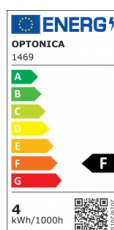

OPTONICA

LED Filament Kerzenlampe C35 E14 Dimmbar

Leistung **Lichtfarbe**

• 4W

Neutralweiß

Stamps

Technische Spezifikation

Katalognummer	1469
Brand	Optonica
Product Code	SP4-A6
Socket	E14
Power	4W
Energy Consumption	4 kWh/1000h
Input voltage	AC175-265V
Flux	400 lm
FLUX per watt	100lm/W
IP	20
Dimmable	Yes
Correlated Color Temperature	4000K
Light Color	Neutralweiß
Wattage Equivalent	32W
EAN Code	3800156614697
Energy Efficiency Label	F

Beam angle	300°
Power Factor	0.5
Power LED	4W
On/Off Cycles	25 000x
Instant On	0.2s
Material	Glass
Operating Frequency	50-60 Hz
Temperature	-20°C / +40°C
Ra ≥	80
Life span	25 000 Hours
Color Code	845
Lumen maintenance at end of service life	70%
Size of product	35x98 mm
Size of package	100x40x40 mm
Size of Box	420x215x240 mm
Items per pack	1
Items per box	100
Gross weight	0,021 kg