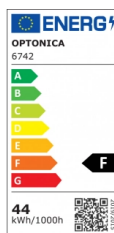

OPTONICA

Тяло С LED Пура Т8 2x150CM 2x22W

Мощност

- 2*22W

Цвят на светлината

Неутрална
светлина

Stamps

Техническа Спецификация

Каталожен Номер	6742
Brand	Optonica

Product Code	OT1-B1
Power	2*22W
Energy Consumption	44 kWh/1000h
Input voltage	AC165-265V
Flux	4000 lm
FLUX per watt	91lm/W
IP	65
Correlated Color Temperature	4500K
Light Color	Неутрална светлина
EAN Code	3800156667426
Energy Efficiency Label	F
Beam angle	120°
On/Off Cycles	100 000x
Instant On	0.1s
Material	Plastic
Operating Frequency	50-60 Hz
Temperature	-20°C / +40°C
Ra ≥	80

Life span	25 000 Hours
Color Code	845
Body Color	White
Lumen maintenance at end of service life	70%
Size of product	1585x113x63 mm
Size of package	1620x70 mm
Items per pack	1
Items per box	8
Gross weight	2,131 kg
Net weight	1,922 kg
Warranty	2 Years