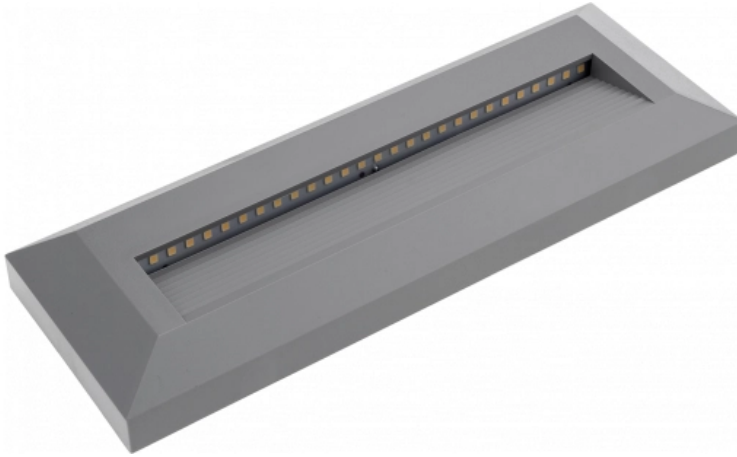

OPTONICA

LED Treppenlicht Rechteckig Grau

Leistung **Lichtfarbe**

- 3W

Warmweiß

Stamps

Technische Spezifikation

Katalognummer	7519
Brand	Optonica
Product Code	WL3-A5
Power	3W
Energy Consumption	3 kWh/1000h
Input voltage	AC220-240V
Flux	100 lm
FLUX per watt	33lm/W
IP	65
Dimmable	No
Correlated Color Temperature	3000K
Light Color	Warmweiß
Wattage Equivalent	20W
EAN Code	3800156675193
Energy Efficiency Label	G
Beam angle	65°

Power Factor	0.5
On/Off Cycles	25 000x
Instant On	0.1s
Operating Frequency	50-60 Hz
Temperature	-20°C / +40°C
Ra ≥	80
Life span	25 000 Hours
Color Code	830
Body Color	Gray
Mount Type	Step light
Lumen maintenance at end of service life	70%
Size of product	230x80x28 mm
Size of package	240x90x40 mm
Items per pack	1
Items per box	50
Color Of The Shell	Grey
Material	PC
Gross weight	0,270 kg