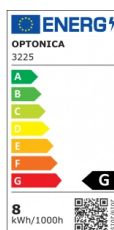

OPTONICA

LED COB Einbauleuchte Quadratisch Inox

Leistung **Lichtfarbe**

• 8W

Warmweiß

Stamps

Technische Spezifikation

Katalognummer	3225
Brand	Optonica
Product Code	CB8-A1
Power	8W
Energy Consumption	8 kWh/1000h
Input voltage	AC175-265V
Flux	560 lm
FLUX per watt	70lm/W
IP	20
Dimmable	No
Correlated Color Temperature	2700K
Light Color	Warmweiß
Wattage Equivalent	64W
EAN Code	3800156632257
Energy Efficiency Label	G
Beam angle	60°

Power Factor	0.5
On/Off Cycles	25 000x
Instant On	0.1s
Operating Frequency	50-60 Hz
Temperature	-20°C / +40°C
Ra ≥	80
Life span	25 000 Hours
Color Code	827
Body Color	Inox
LED Type	COB
Mount Type	Built-In
Lumen maintenance at end of service life	70%
Size of product	100x100x70 mm
Size of package	115x115x90 mm
Items per pack	1
Items per box	30
Color Of The Shell	Inox
Material	Aluminium