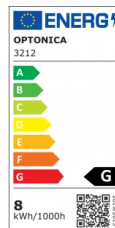

OPTONICA

LED COB Einbauleuchte Quadratisch

Leistung **Lichtfarbe**

• 8W

Warmweiß

Technische Spezifikation

Katalognummer	3212
Brand	Optonica
Product Code	CB8-A1
Power	8W
Energy Consumption	8 kWh/1000h

Input voltage	AC175-265V
Flux	560 lm
FLUX per watt	70lm/W
IP	20
Dimmable	No
Correlated Color Temperature	2700K
Light Color	Warmweiß
Wattage Equivalent	64W
EAN Code	3800156632127
Energy Efficiency Label	G
Beam angle	60°
Power Factor	0.5
On/Off Cycles	25 000x
Instant On	0.1s
Operating Frequency	50-60 Hz
Temperature	-20°C / +40°C
Ra ≥	80
Life span	25 000 Hours

Color Code	827
Body Color	White
LED Type	COB
Mount Type	Built-In
Lumen maintenance at end of service life	70%
Size of product	100x100x70 mm
Size of package	115x115x90 mm
Items per pack	1
Items per box	30
Color Of The Shell	White
Material	Aluminium
Gross weight	0,261 kg
Net weight	0,212 kg
Warranty	2 Years