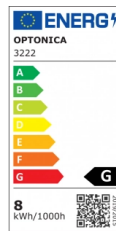

OPTONICA

LED COB Einbauleuchte Quadratisch

Leistung **Lichtfarbe**

• 8W

Neutralweiß

Technische Spezifikation

Katalognummer	3222
Brand	Optonica
Product Code	CB8-A1
Power	8W
Energy Consumption	8 kWh/1000h

Input voltage	AC175-265V
Flux	560 lm
FLUX per watt	70lm/W
IP	20
Dimmable	No
Correlated Color Temperature	4500K
Light Color	Neutralweiß
Wattage Equivalent	64W
EAN Code	3800156632226
Energy Efficiency Label	G
Beam angle	60°
Power Factor	0.5
On/Off Cycles	25 000x
Instant On	0.1s
Operating Frequency	50-60 Hz
Temperature	-20°C / +40°C
Ra ≥	80
Life span	25 000 Hours

Color Code	845
Body Color	White
LED Type	COB
Mount Type	Built-In
Lumen maintenance at end of service life	70%
Size of product	100x100x70 mm
Size of package	115x115x90 mm
Items per pack	1
Items per box	30
Color Of The Shell	White
Material	Aluminium
Gross weight	0,261 kg
Net weight	0,212 kg
Warranty	2 Years