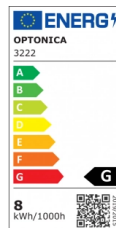

OPTONICA

LED COB Einbauleuchte Quadratisch

Leistung **Lichtfarbe**

• 8W

Neutralweiß

Technische Spezifikation

Katalognummer	3222
Brand	Optonica
Product Code	CB8-A1
Power	8W
Energy Consumption	8 kWh/1000h

Input voltage	AC175-265V
Flux	560 lm
FLUX per watt	70lm/W
IP	20
Dimmable	No
Correlated Color Temperature	4500K
Light Color	Neutralweiß
Wattage Equivalent	64W
EAN Code	3800156632226
Energy Efficiency Label	G
Beam angle	60°
Power Factor	0.5
On/Off Cycles	25 000x
Instant On	0.1s
Operating Frequency	50-60 Hz
Temperature	-20°C / +40°C
Ra ≥	80
Life span	25 000 Hours

Color Code	845
Body Color	White
LED Type	COB
Mount Type	Built-In
Lumen maintenance at end of service life	70%
Size of product	100x100x70 mm
Size of package	115x115x90 mm
Items per pack	1
Items per box	30
Color Of The Shell	White
Material	Aluminium
Gross weight	0,261 kg
Net weight	0,212 kg
Warranty	2 Years