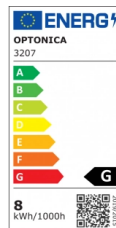

OPTONICA

LED COB Einbauleuchte Quadratisch

Leistung **Lichtfarbe**

• 8W

Kaltweiß

Technische Spezifikation

Katalognummer	3207
Brand	Optonica
Product Code	CB8-A1
Power	8W
Energy Consumption	8 kWh/1000h

Input voltage	AC175-265V
Flux	560 lm
FLUX per watt	70lm/W
IP	20
Dimmable	No
Correlated Color Temperature	6000K
Light Color	Kaltweiß
Wattage Equivalent	64W
EAN Code	3800156632073
Energy Efficiency Label	G
Beam angle	60°
Power Factor	0.5
On/Off Cycles	25 000x
Instant On	0.1s
Operating Frequency	50-60 Hz
Temperature	-20°C / +40°C
Ra ≥	80
Life span	25 000 Hours

Color Code	860
Body Color	White
LED Type	COB
Mount Type	Built-In
Lumen maintenance at end of service life	70%
Size of product	100x100x70 mm
Size of package	115x115x90 mm
Items per pack	1
Items per box	30
Color Of The Shell	White
Material	Aluminium
Gross weight	0,253 kg
Net weight	0,213 kg
Warranty	2 Years