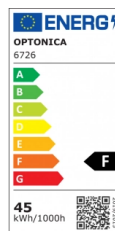

OPTONICA

Wasserdichte Leuchte LED

Leistung

- 45W

Lichtfarbe

Neutralweiß

Stamps

Technische Spezifikation

Katalognummer	6726
Brand	Optonica
Product Code	OT45-A1

Power	45W
Energy Consumption	45 kWh/1000h
Input voltage	AC220-240V
Flux	4000 lm
FLUX per watt	100lm/W
IP	65
Dimmable	No
Correlated Color Temperature	4000K
Light Color	Neutralweiß
EAN Code	3800156667266
Energy Efficiency Label	F
Beam angle	180°
Power Factor	0.5
On/Off Cycles	25 000x
Instant On	0.1s
Operating Frequency	50-60 Hz
Temperature	-20°C / +40°C
Ra ≥	80

Life span	25 000 Hours
Color Code	840
Lumen maintenance at end of service life	70%
Size of product	1550x74x42.5 mm
Others	Fast M12 Cable Gland, Stainless steel clips
Material	PC
Gross weight	0,711 kg
Net weight	0,477 kg
Warranty	2 Years