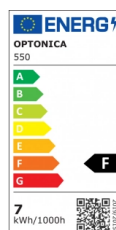

OPTONICA

LED Außen Einbaustrahler

Leistung **Lichtfarbe**

• 7W

Kaltweiß

Stamps

Technische Spezifikation

Katalognummer	550
Brand	Optonica
Product Code	UN7-A1
Power	7W
Energy Consumption	7 kWh/1000h
Input voltage	AC200-245V
Flux	560 lm
FLUX per watt	80lm/W
IP	65
Dimmable	No
Correlated Color Temperature	6000K
Light Color	Kaltweiß
EAN Code	3800156605503
Energy Efficiency Label	F
Beam angle	18°
Power Factor	0.5

On/Off Cycles	25 000x
Instant On	0.1s
Material	Aluminium
Operating Frequency	50-60 Hz
Temperature	-20°C / +40°C
Ra ≥	80
Life span	25 000 Hours
Color Code	860
Mount Type	Built-In
Lumen maintenance at end of service life	70%
Size of product	φ150x93 mm
Size of package	170x170x110 mm
Items per pack	1
Items per box	18
Gross weight	0,970 kg
Net weight	0,900 kg
Warranty	2 Years