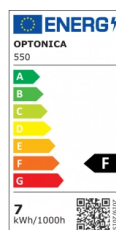

OPTONICA

LED Außen Einbaustrahler

Leistung **Lichtfarbe**

- 7W

Kaltweiß

Stamps

Technische Spezifikation

Katalognummer	550
Brand	Optonica
Product Code	UN7-A1
Power	7W
Energy Consumption	7 kWh/1000h
Input voltage	AC200-245V
Flux	560 lm
FLUX per watt	80lm/W
IP	65
Dimmable	No
Correlated Color Temperature	6000K
Light Color	Kaltweiß
EAN Code	3800156605503
Energy Efficiency Label	F
Beam angle	18°
Power Factor	0.5

On/Off Cycles	25 000x
Instant On	0.1s
Material	Aluminium
Operating Frequency	50-60 Hz
Temperature	-20°C / +40°C
Ra ≥	80
Life span	25 000 Hours
Color Code	860
Mount Type	Built-In
Lumen maintenance at end of service life	70%
Size of product	φ150x93 mm
Size of package	170x170x110 mm
Items per pack	1
Items per box	18
Gross weight	0,970 kg
Net weight	0,900 kg
Warranty	2 Years