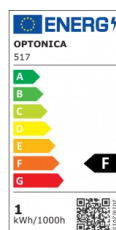

OPTONICA

LED Außen Einbaustrahler

Leistung   **Lichtfarbe**

- 1W

Warmweiß

Stamps