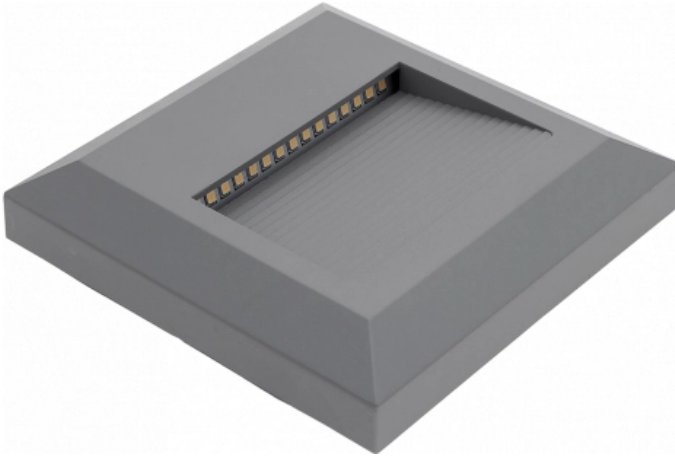

OPTONICA

LED Treppenlicht Quadratisch Grau

Leistung **Lichtfarbe**

- 2W

Neutralweiß

Stamps

Technische Spezifikation

Katalognummer	7514
Brand	Optonica
Product Code	WL2-A5
Power	2W
Energy Consumption	2 kWh/1000h
Input voltage	AC220-240V
Flux	80 lm
FLUX per watt	40lm/W
IP	65
Dimmable	No
Correlated Color Temperature	4000K
Light Color	Neutralweiß
Wattage Equivalent	8W
EAN Code	3800156675148
Energy Efficiency Label	G
Beam angle	55°

Power Factor	0.5
On/Off Cycles	25 000x
Instant On	0.1s
Material	Polycarbonate
Operating Frequency	50-60 Hz
Temperature	-20°C / +40°C
Ra ≥	80
Life span	25 000 Hours
Color Code	842
Body Color	Gray
Mount Type	Step light
Lumen maintenance at end of service life	70%
Size of product	124x124x27 mm
Size of package	135x135x40 mm
Items per pack	1
Items per box	50
Color Of The Shell	Grey
Gross weight	0,210 kg