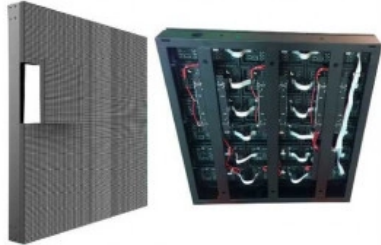

## LED Display Cabinet Fix Indoor P4 V1